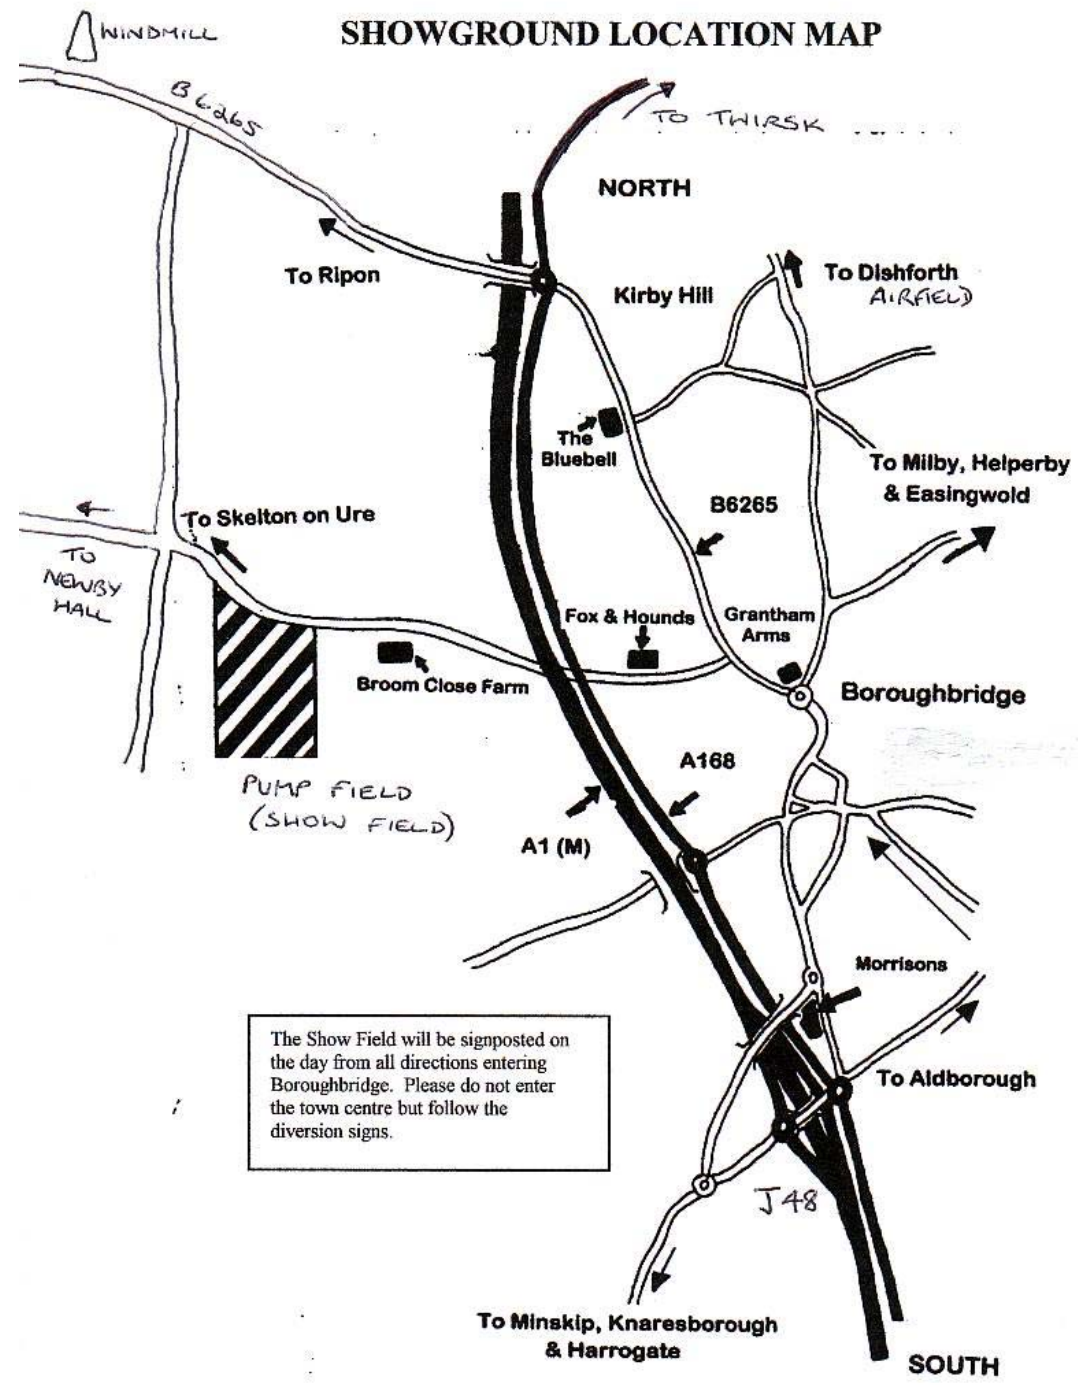

# SHOWGROUND LOCATION MAP

The Show Field will be signposted on the day from all directions entering Boroughbridge. Please do not enter the town centre but follow the diversion signs.